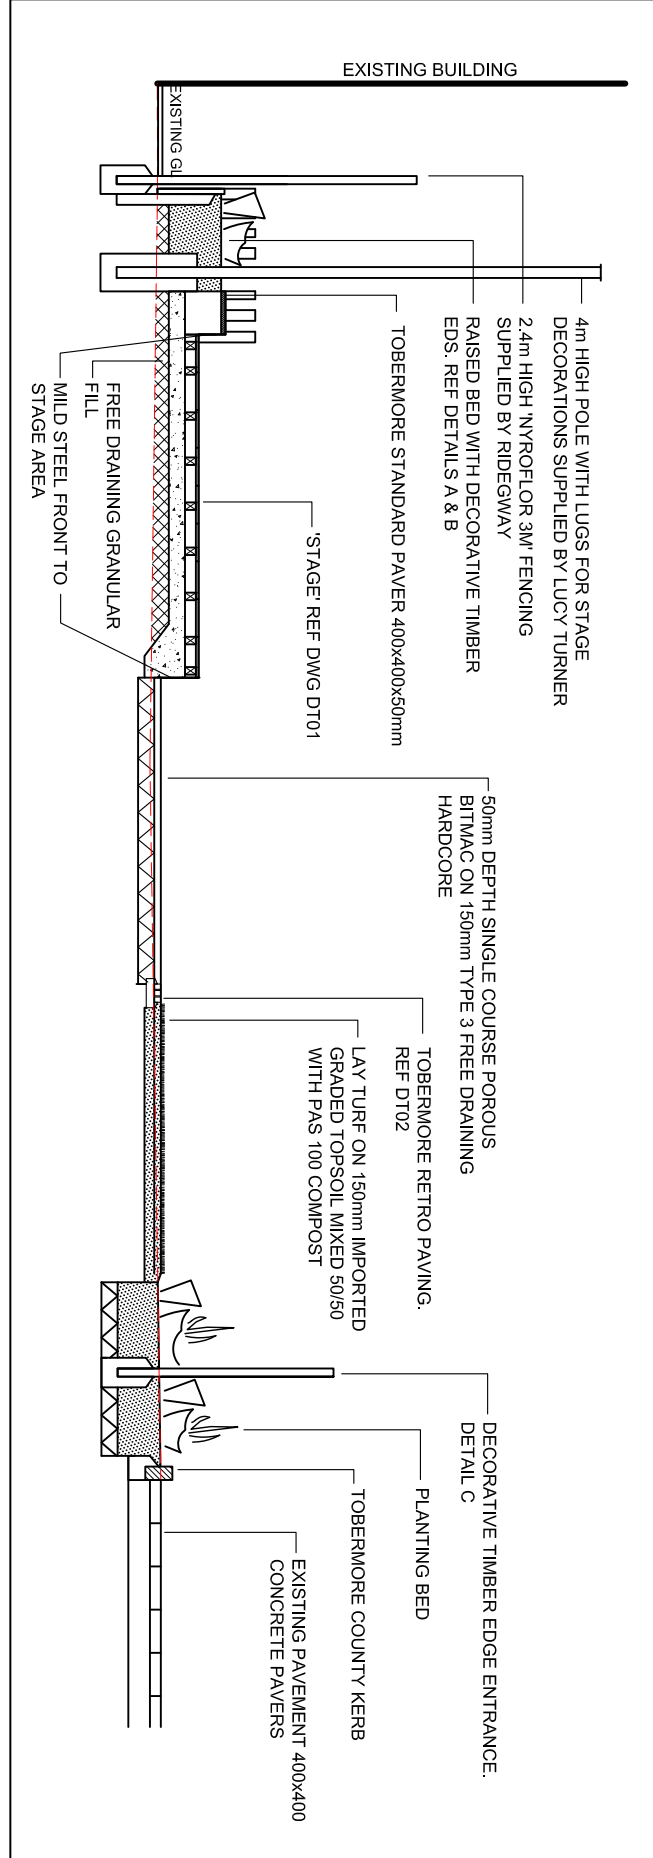

SECTION A-A

SCALE 1:50

SECTION B-B

SCALE 1:50

SITE PLAN

NOT TO SCALE

	
Groundwork Northern Ireland 63/71 Ouzardin Gardens Belfast BT19 2QB Telephone 028 96 765464 Fax 028 96 765273 Email info@groundwork.co.uk	
<b>PROJECT:</b> <b>NEWTOWNARDS ROAD</b>	
<b>DRAWING TITLE:</b> <b>SECTIONS A-A AND B-B</b>	
<b>DRAWINGS NO.:</b> NRD SD01	<b>DRAWN BY:</b> HT
<b>SCALE:</b> VARIES @ A2	<b>DATE:</b> MAY 2012
<b>CHECKED BY:</b> PMD	