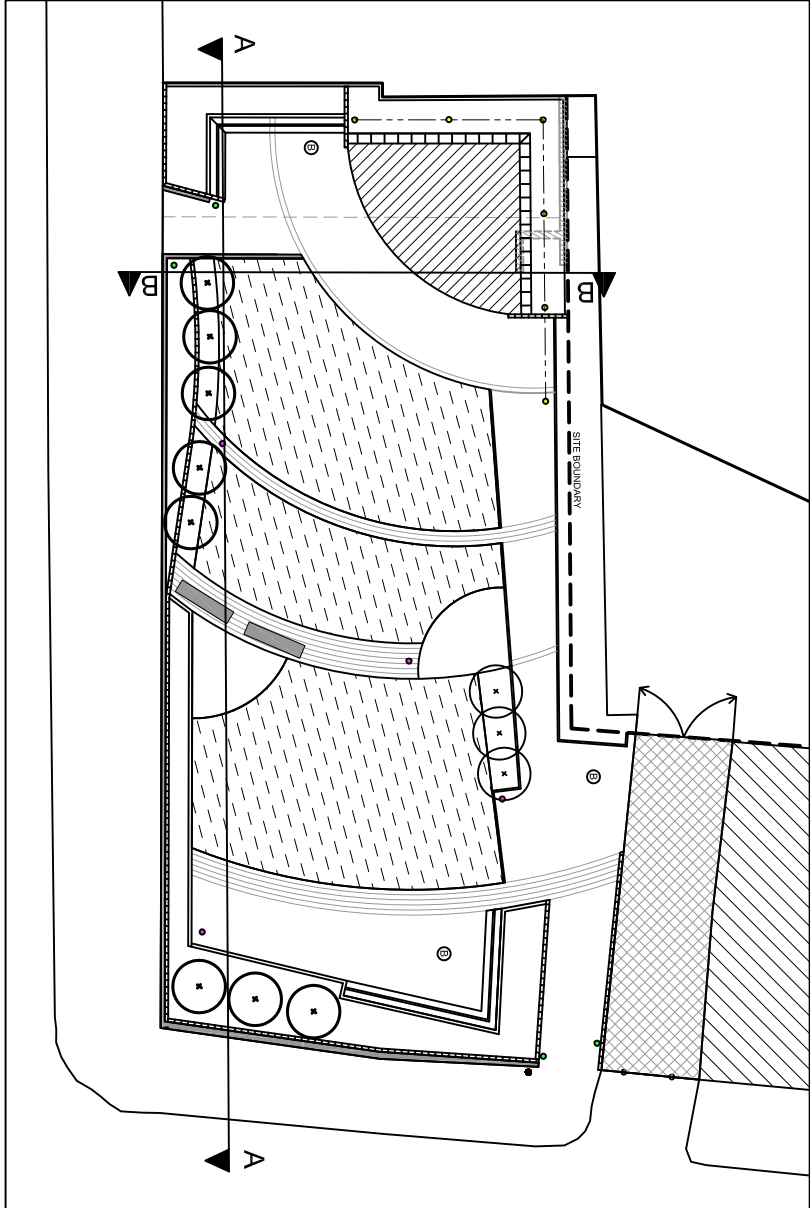

SECTION A-A

SCALE 1:50

SECTION B-B

SCALE 1:50

SITE PLAN

NOT TO SCALE

	
Groundwork Northern Ireland 63/71 Ouzardin Gardens Belfast BT19 2QB Telephone 028 96 765464 Fax 028 96 765273 Email info@groundwork.co.uk	
<b>PROJECT:</b> <b>NEWTOWNARDS ROAD</b>	
<b>DRAWING TITLE:</b> <b>SECTIONS A-A AND B-B</b>	
<b>DRAWINGS NO.:</b> NRD SD01	<b>DRAWN BY:</b> HT
<b>SCALE:</b> VARIES @ A2	<b>DATE:</b> MAY 2012
<b>CHECKED BY:</b> PMD	